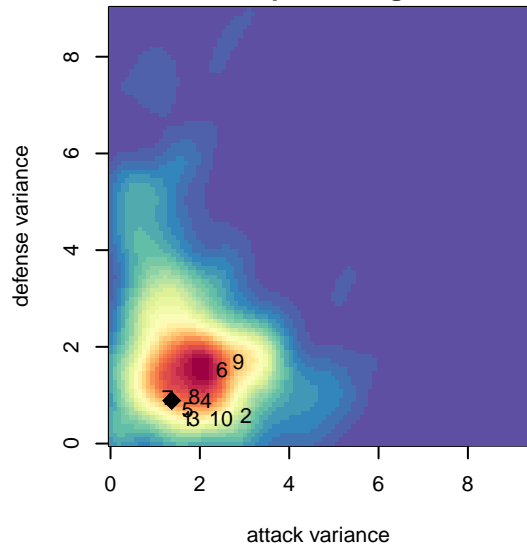

Seattle Celtic Orange G05

Seattle Celtic
 Seattle, WA
 G05 total strength=553
 attack=0.34 defense=0.52
 fall league = PSPL Classic 2 U12
 spr league = Spr PSPL Classic 2 U12

alt names used:
 Seattle Celtic G05 Orange
 Seattle Celtic G05 Orange
 Seattle Celtic G05 Orange
 Seattle Celtic G05 Orange

Venues played:
 2016 Starfire Spring Classic GU12
 2016 Crossfire Select U12 Silver
 2016 PSPL Classic 2 U12
 2016 Spr PSPL Classic 2 U12

**attack and defense variance (black dot)
relative to other teams
and top 10 in region**