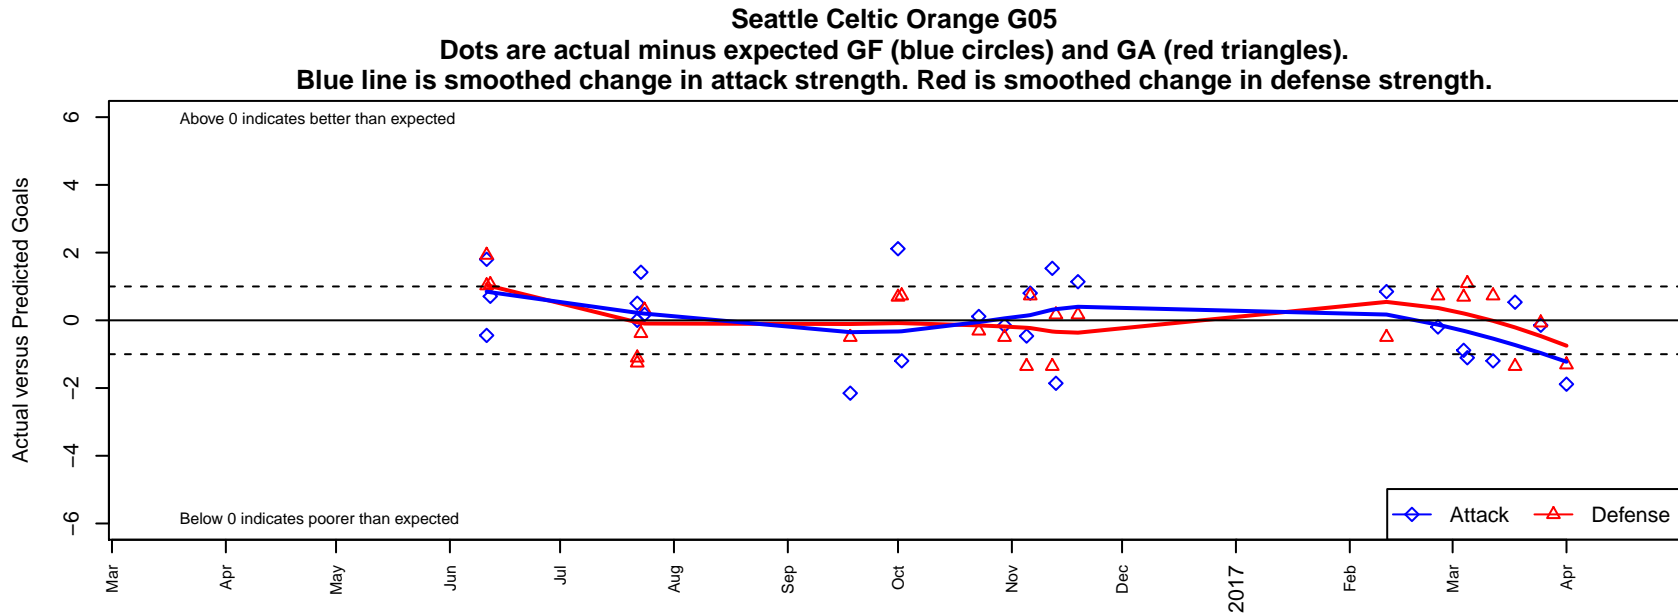

Seattle Celtic Orange G05

Seattle Celtic
 Seattle, WA
 G05 total strength=553
 attack=0.34 defense=0.52
 fall league = PSPL Classic 2 U12
 spr league = Spr PSPL Classic 2 U12

alt names used:
 Seattle Celtic G05 Orange
 Seattle Celtic G05 Orange
 Seattle Celtic G05 Orange
 Seattle Celtic G05 Orange

Venues played:
 2016 Starfire Spring Classic GU12
 2016 Crossfire Select U12 Silver
 2016 PSPL Classic 2 U12
 2016 Spr PSPL Classic 2 U12

**attack and defense variance (black dot)
relative to other teams
and top 10 in region**