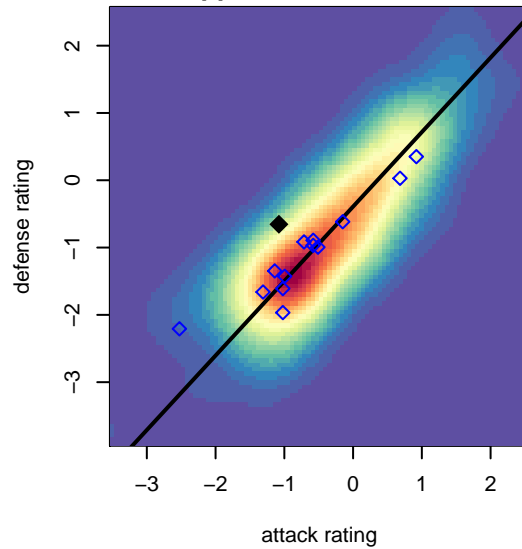

**attack and defense rating
relative to others at age
and all opponents in last 13 months**