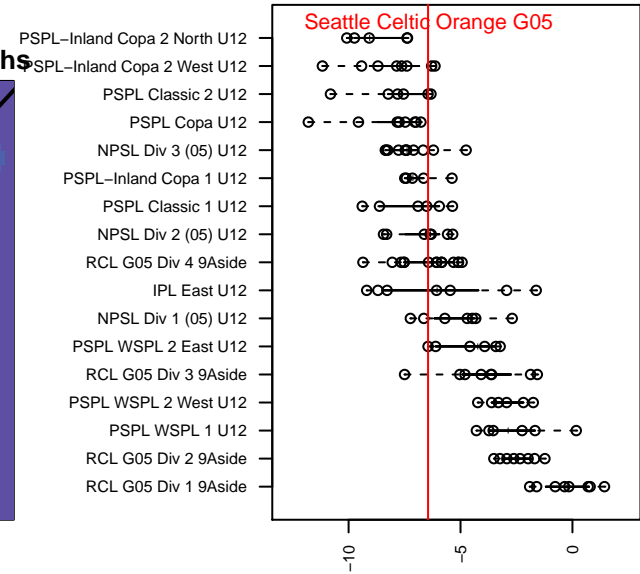

**attack and defense rating
relative to others at age
and all opponents in last 13 months**