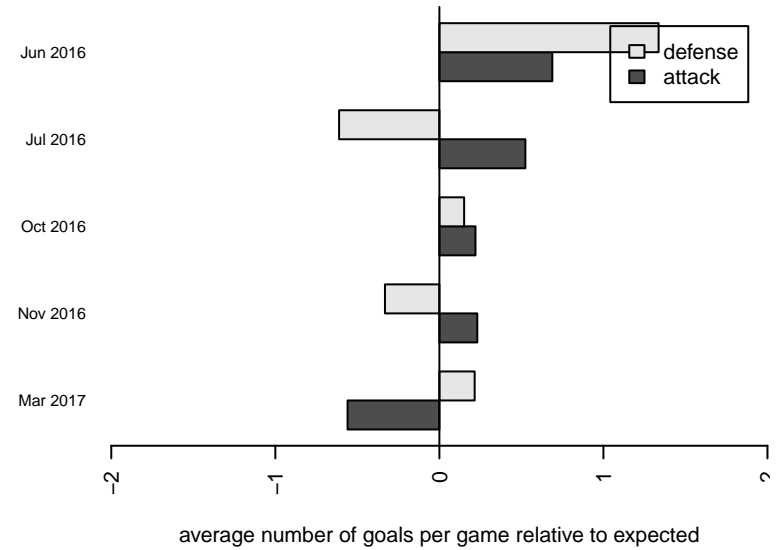

Performance relative to 13 month average