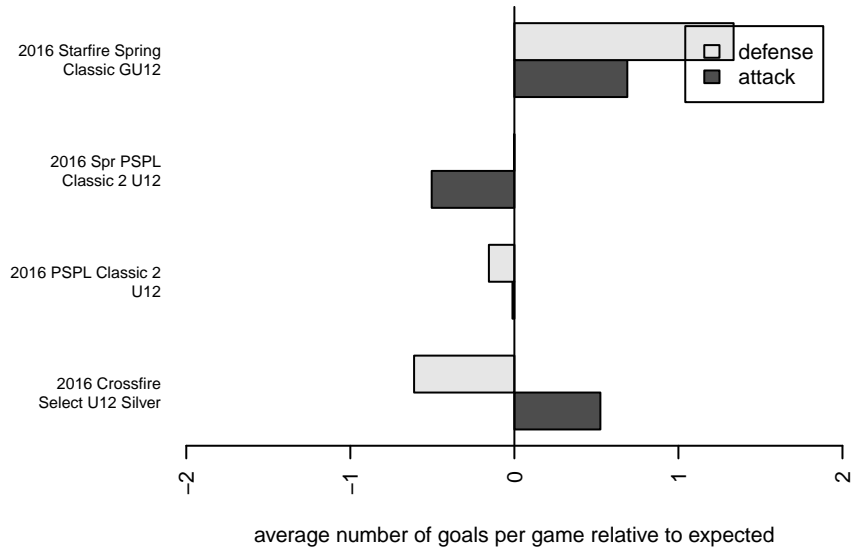

Performance relative to 13 month average